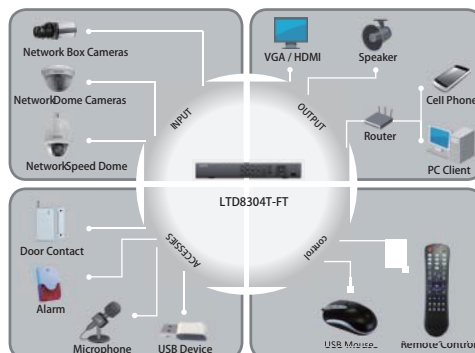

LTD8304T-FT

Embedded HD-TVI

Key features

- H.264 & Dual-stream video compression
- Support HD-TVI/analog/IP camera triple hybrid
- Full channel 1080P@15fps, 720P@30fps recording
- HDMI and VGA output at up to 1920×1080P resolution
- Long transmission distance over coax cable
- Support up to 4-ch synchronous playback

Rear Panel of LTD8304T-FT

- 1 VIDEO IN
- 2 AUDIO IN, RCA Connector
- 3 AUDIO OUT, RCA Connector
- 4 VGA Interface
- 5 HDMI Interface
- 6 USB Port
- 7 LAN Network Interface
- 8 RS-485 Serial Interface
- 9 12VDC Power Input
- 10 Power Switch
- 11 GND